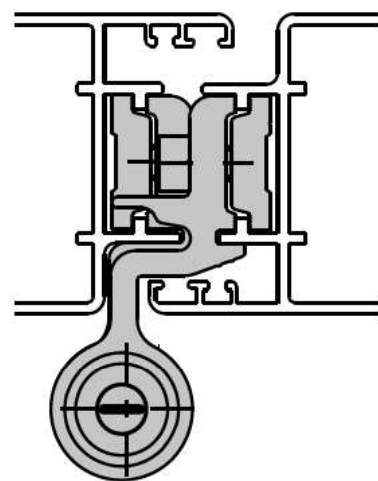

EN: Doorhinge adjustment

DE: Torscharnier einstellen

FR: Ajuster charnière

0 → +1

-1 ← 0