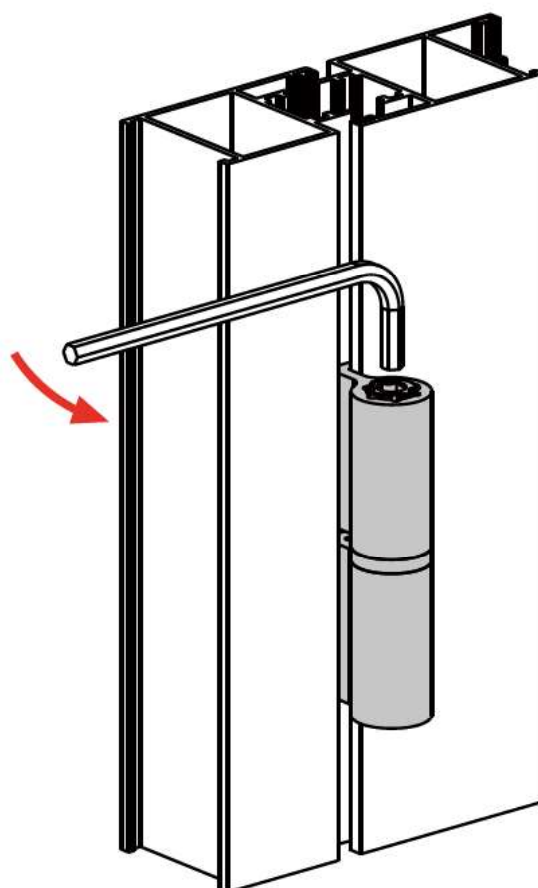

EN: Doorhinge adjustment

DE: Torscharnier einstellen

FR: Ajuster charnière

0 → +1

-1 ← 0