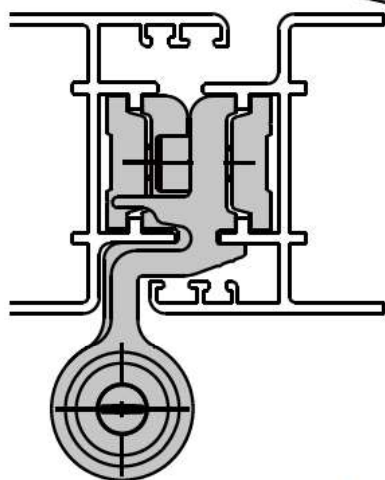

EN: Doorhinge adjustment

DE: Torscharnier einstellen

FR: Ajuster charnière

0 → +1

-1 ← 0