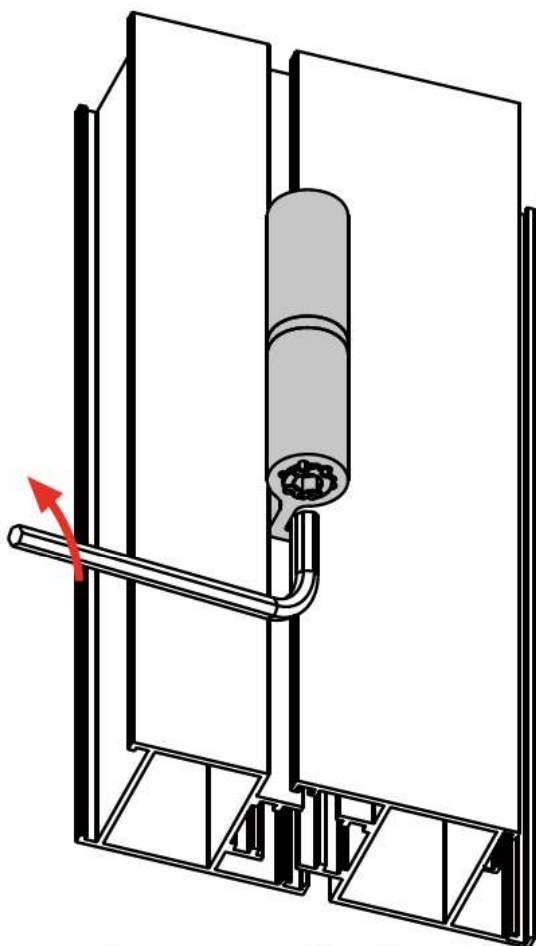

EN: Doorhinge adjustment

DE: Torscharnier einstellen

FR: Ajuster charnière

0 → +1

-1 ← 0